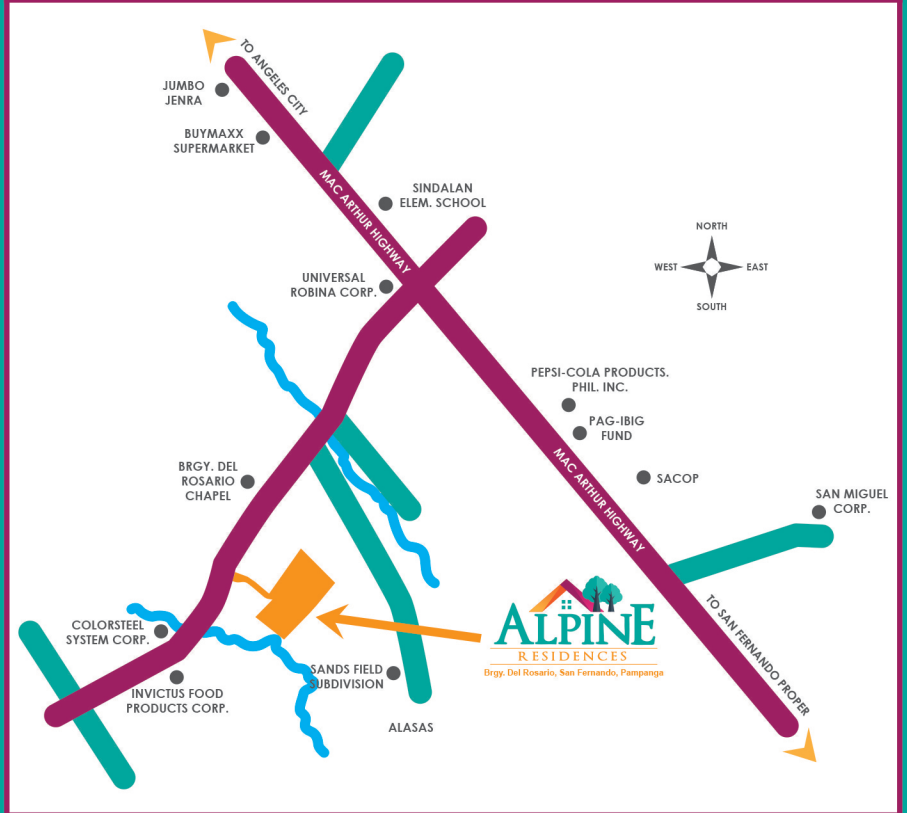

ALPINE RESIDENCES

Brgy. Del Rosario, San Fernando, Pampanga

OWNED AND DEVELOPED BY
THE NEW APEC DEVELOPMENT CORPORATION
FOR ANNOUNCEMENT PURPOSES ONLY
www.apechomes.com

Architect's
Perspective

FEEL THE HEIGHT OF SIMPLE LIVING

Who would say that living simply can be highly fulfilling? **APEC Homes** brings to life this rare experience in its latest residential subdivision – **Alpine Residences**. The subdivision marks **APEC Homes'** very first project in the culturally rich province of Pampanga. With homes perfectly built for families that value more being together rather than living extravagantly, **Alpine Residences** welcome each and every Filipino to come and experience simple living at its finest. So clear your mind of all the stress of the city life and start experience that high feeling of living simply, only at **Alpine Residences**.

APECHOMES
BUILDING LIVES

THE NEW APEC DEVELOPMENT CORPORATION
FOR ANNOUNCEMENT PURPOSES ONLY
www.apechomes.com

VICINITY MAP

ALPINE
RESIDENCES
Brgy. Del Rosario, San Fernando, Pampanga