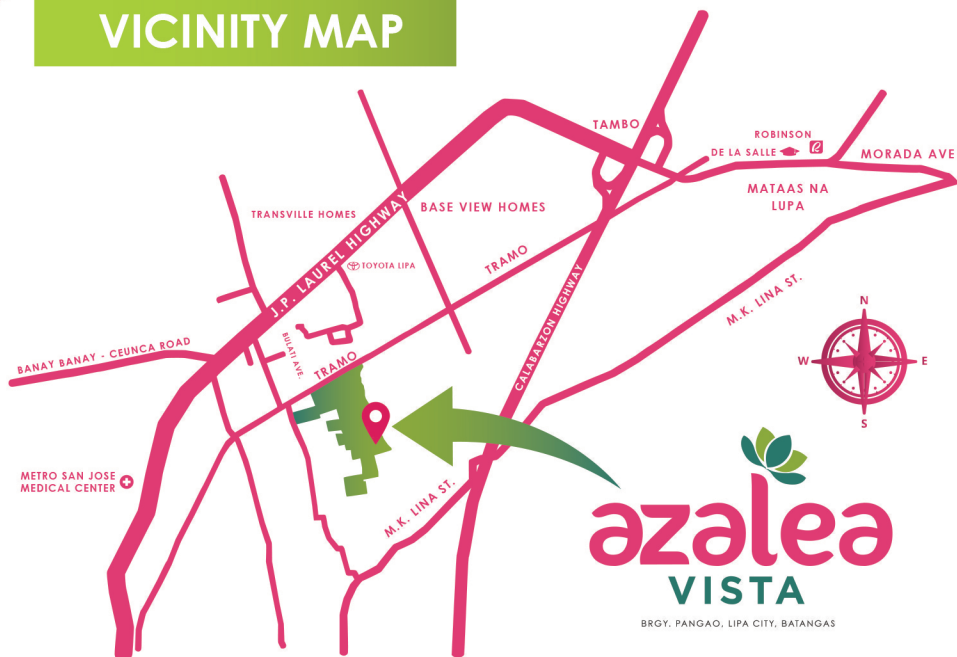

azalea VISTA

BRGY. PANGAO, LIPA CITY, BATANGAS

A NEW OUTLOOK TO A BRIGHTER FUTURE

How life turns out for you depends on how you would look at it. You can choose to live simple but still look forward to a bright future. You can start that new outlook at Azalea Vista at Barangay Pangao, Lipa City, Batangas. With homes that are easy on the budget and are good quality, you can plan your life ahead with less worries. Truly you hold the key to a fulfilling life while comfortably nesting in your new home. Let a new outlook usher you a brighter future only at Azalea Vista!

CONCRETE ROADS
CURBS AND GUTTERS

UNDERGROUND
DRAINAGE SYSTEM

VICINITY MAP

Owned and Developed by:
AmanaLand

FOR ANNOUNCEMENT PURPOSES ONLY
www.apechomes.com