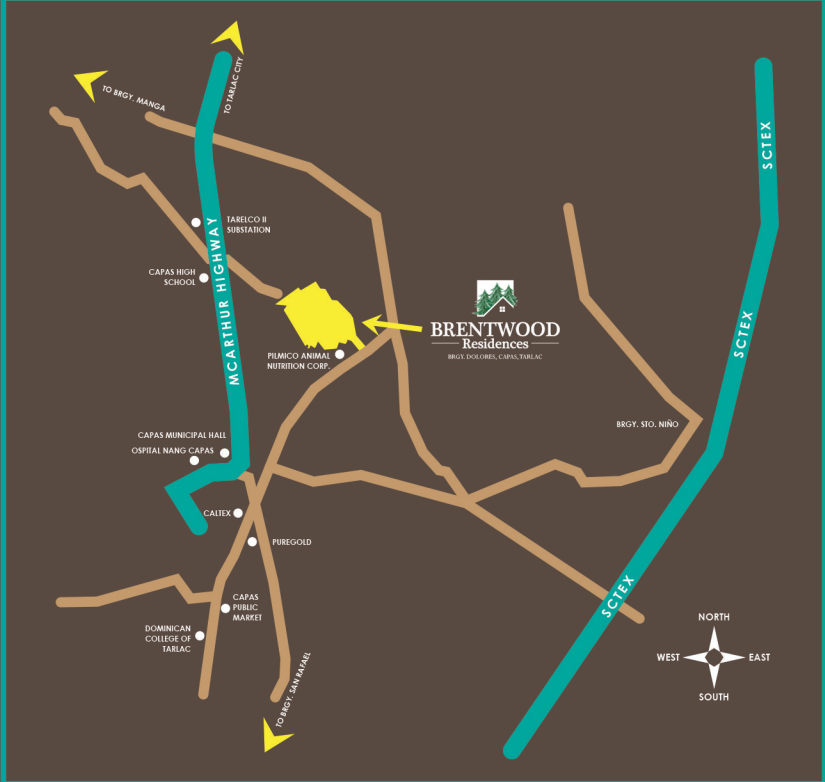

## Residences

BRGY. DOLORES, CAPAS, TARLAC

Every journey starts at home.

APEC Homes continues to create communities in Tarlac with Brentwood Residences. Located at Brgy. Dolores, Capas, Tarlac is the newest residential place that is likely to bring forth an alternative living experience apart from the busy and crowded city life. Owning a home in Brentwood Residences is within your reach, with easy payment terms and affordable rates. Good for start-up families, Brentwood Residences can be an ideal place to build a family. Every journey starts at home, a home at Brentwood Residences.

## VICINITY MAP

Owned and Developed by:

**APECHOMES**  
BUILDING LIVES

THE NEW APEC DEVELOPMENT CORPORATION

For Announcement Purposes Only | [www.apechomes.com](http://www.apechomes.com)